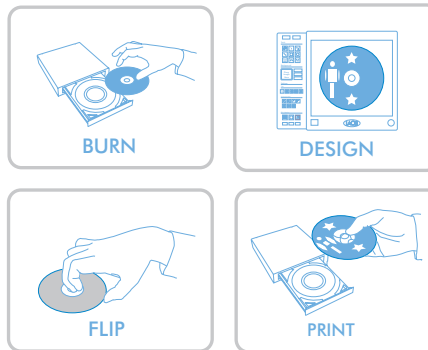

New faster v1.2 LightScribe discs require host software 1.4.67.1 or later. Download the free update from our website: www.lacie.com/lightscribe.

LaCie Slim DVD±RW Drive with LightScribe, Design by F.A. Porsche

Item Number	301229
Interface	Hi-Speed USB 2.0
Capacity*	DVD±R/RW 4.7GB / DVD+R DL 8.5GB
4.7GB DVD+RW Speeds	8x8x8x
4.7GB DVD-RW Speeds	8x6x8x
8.5GB DVD±R DL Speed	4x
700MB CD-RW Speeds	24x20x24x
DVD-RAM Speed	5x
DVD Access Time	130ms
CD Access Time	120ms
Dimensions (WxHxD)	.75 x 5.2 x 6.3 in / 20 x 137 x 162 mm
Cache	2MB
Software	Easy Media Creator Suite 9 with LightScribe labeler (Windows), CinePlayer 3.5 playback software (Windows), LaCie LightScribe Labeler For Linux** (free download at www.lacie.com), LaCie LightScribe Labeler for Mac OS 10.3.9 or later (free download at www.lacie.com) Mac software not included
Weight	.77 lbs. / 350 g
Warranty	US: 1 year limited / Europe: 2 years limited

*1 GB = 1,000,000,000 bytes. Total accessible media capacity varies depending upon operating environment.

**K3b and LaCie LightScribe Labeler for Linux (4L) have been tested on Linux Mandriva 2006/Fedora Core 5/SUSE 10/Ubuntu 6.6 (software not included).

***This drive is not compatible with Windows 2000 in Read mode.

© 2007, LaCie. The LaCie logo is a trademark of LaCie. Other product and brand names mentioned herein may be trademarks or registered trademarks of their respective owners. Use of this drive to make unauthorized copies might require the permission of the copyright owner. LaCie cannot be held responsible for the unlawful use of this device. www.lacie.com 070426